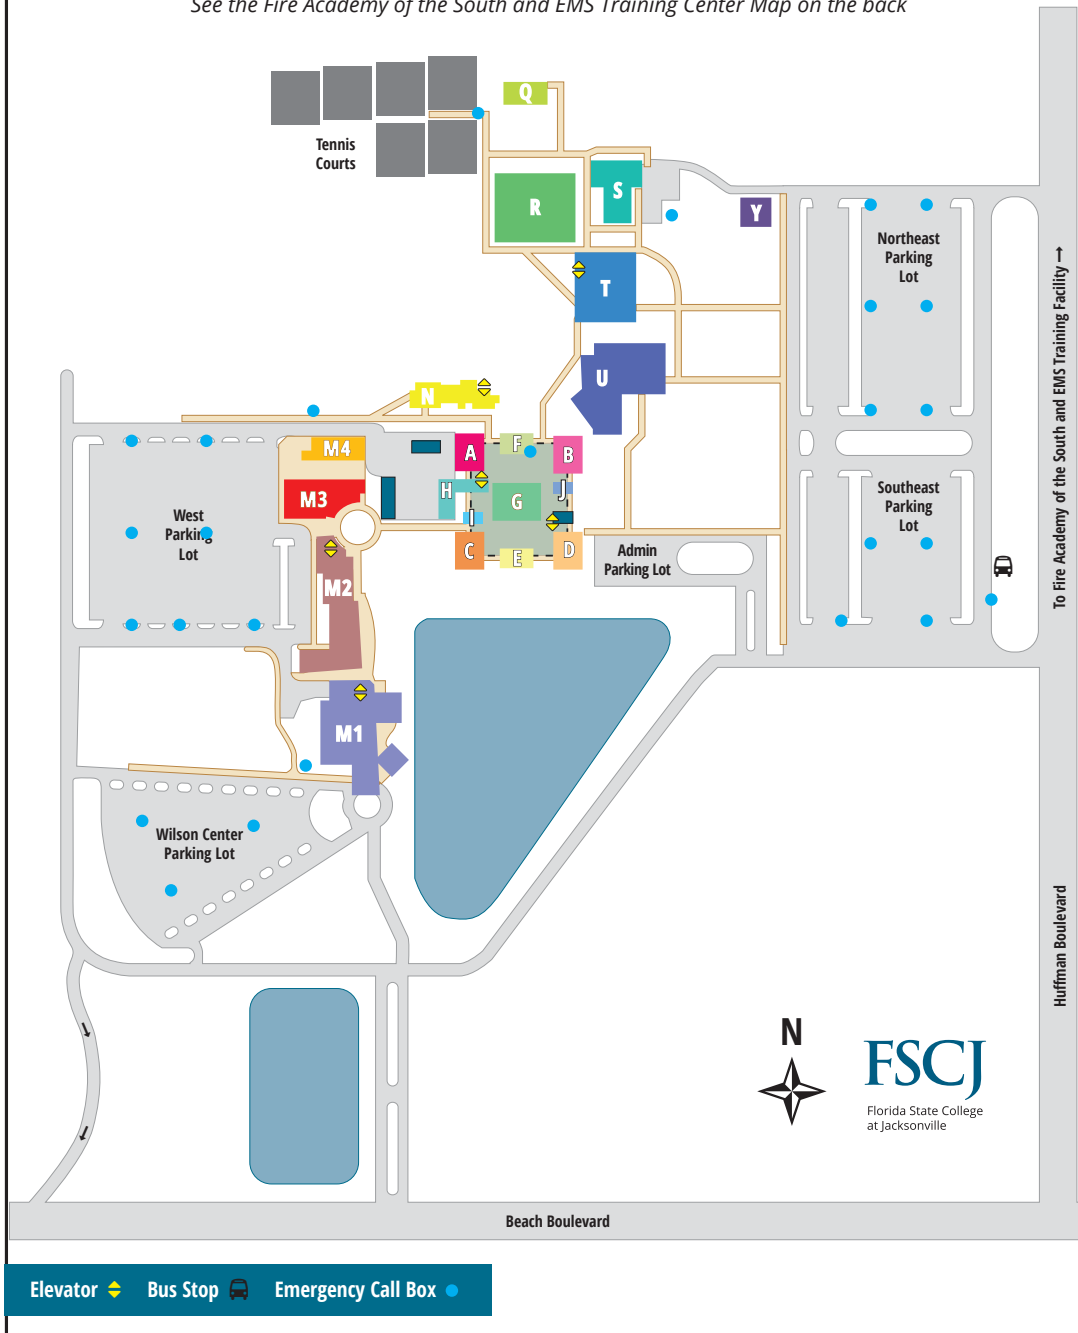

SOUTH CAMPUS

11901 Beach Boulevard, Jacksonville, FL 32246 | (904) 646-2111

See the Fire Academy of the South and EMS Training Center Map on the back

BUILDING A

Duplicating Center, Receiving Department, Sciences Labs

BUILDING B

Adult Education, Bookstore, Classrooms, Labs

BUILDING C

Chemistry and Physics Labs, Faculty Offices, Math Department

BUILDING D

Biology Labs, Botany Labs, Campus Operations, Faculty Offices

BUILDING E

ASL, Computer Labs and Faculty Offices, Digital Media

BUILDING F

Faculty Offices, H.O.P.E. Food Pantry, Information Technology Department, Security Office

BUILDING G

Classrooms, Computer Labs, Faculty Resource Center, Library and Tutoring Services, Mothers' Lounge, Quiet Reflection Room

BUILDING H

Maintenance

BUILDING I

Elevator, Stairwell, Restrooms

BUILDING J

Elevator, Stairwell, Restrooms

BUILDING M1

Art Gallery, Conference Rooms, Nathan H. Wilson Center for the Arts